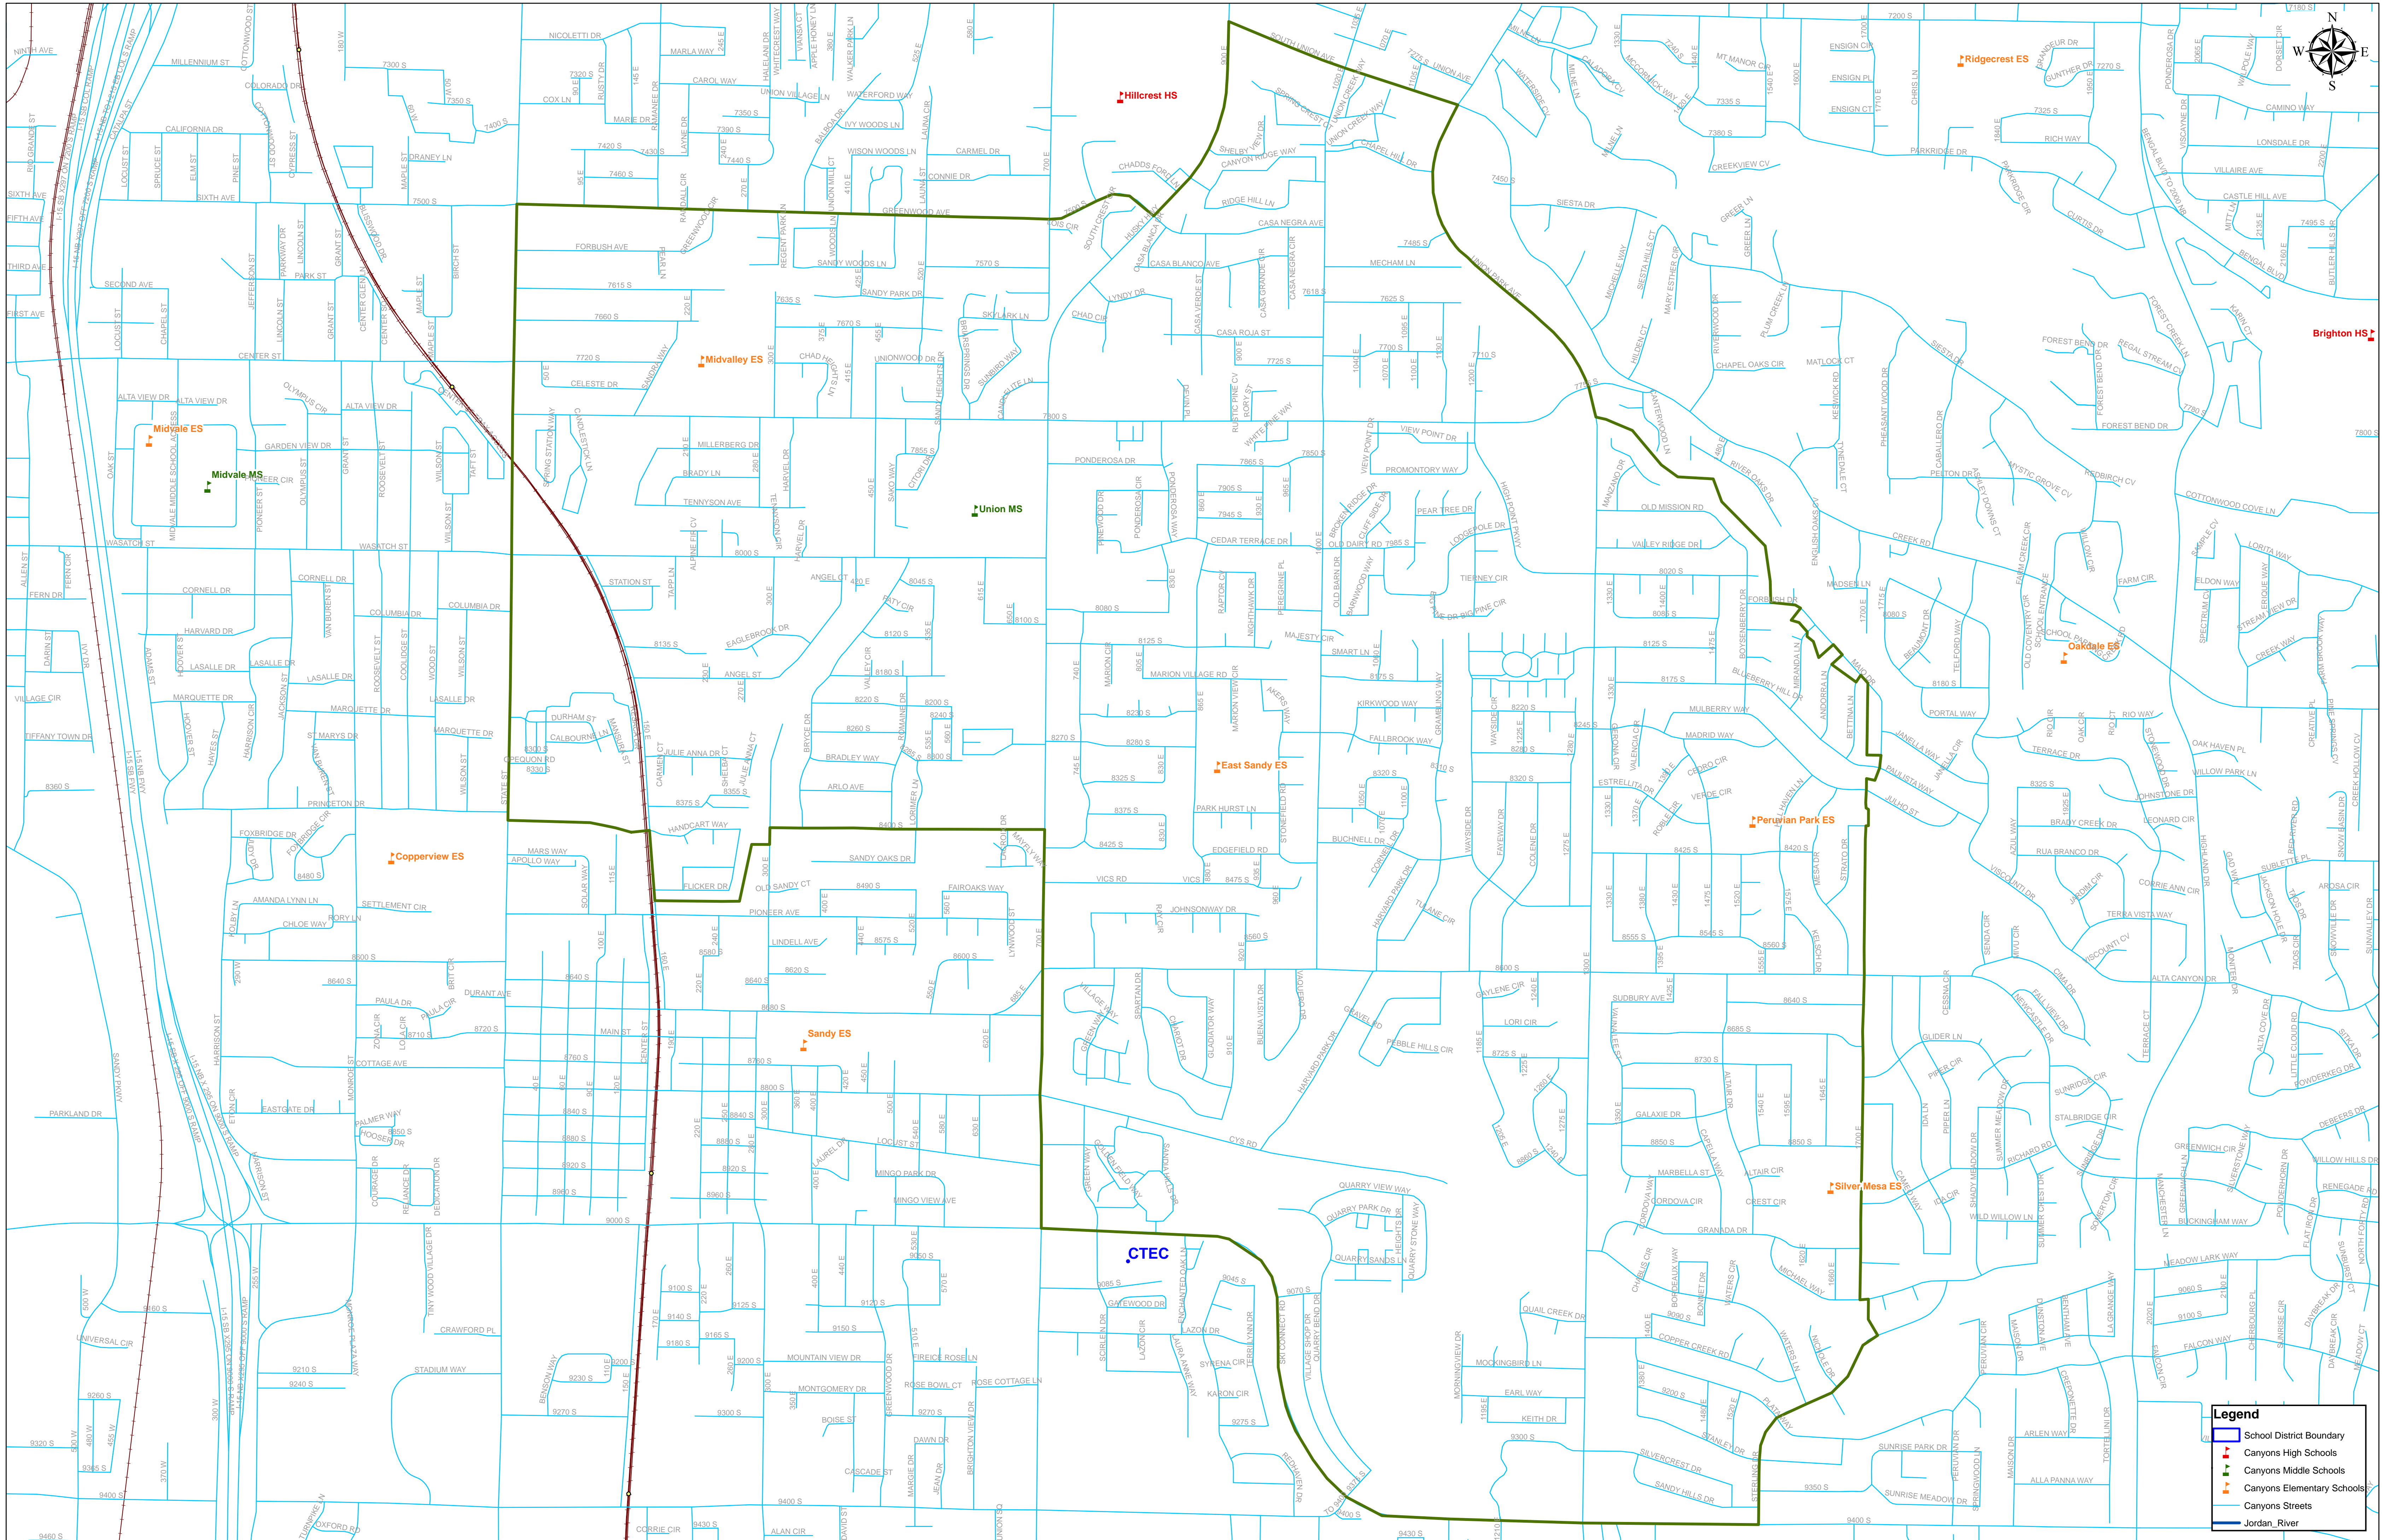

UNION MIDDLE SCHOOL BOUNDARY

Legend

- School District Boundary
- Canyons High Schools
- Canyons Middle Schools
- Canyons Elementary Schools
- Canyons Streets
- Jordan River